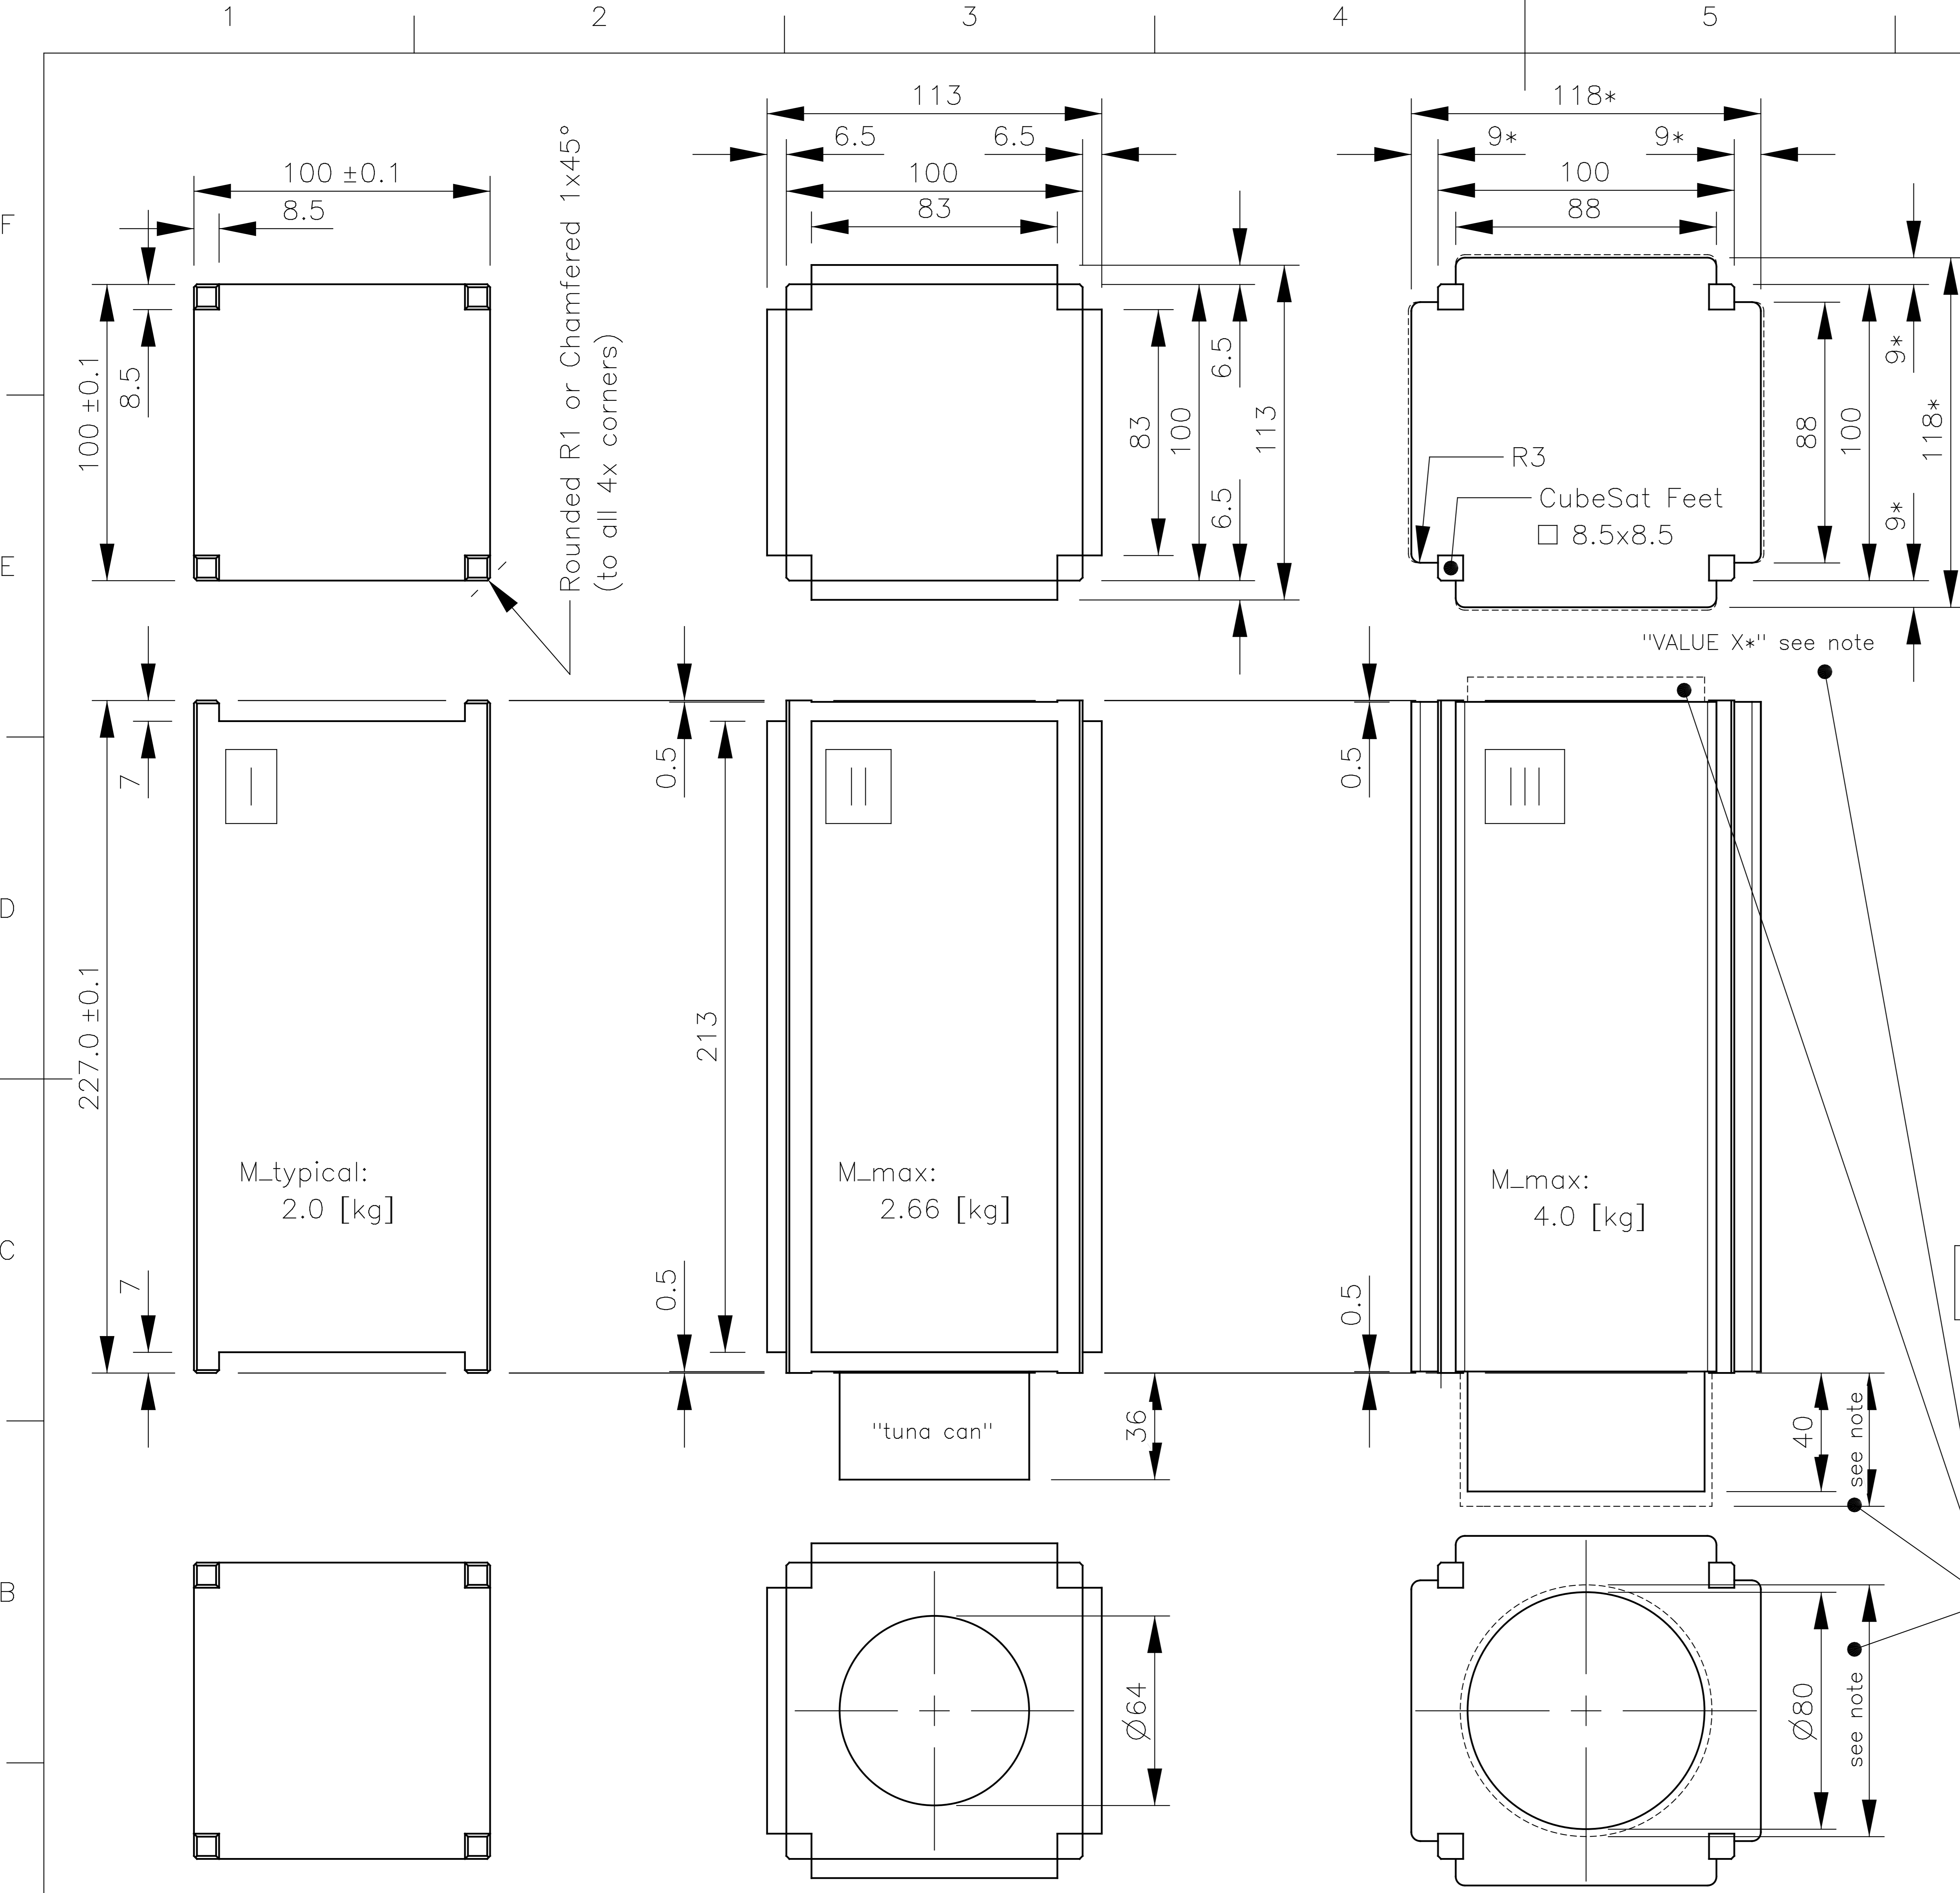

Rev	Description	Date	Initials
A	First release	14 Apr 2014	GLEB
B	Updated release	22 Sep 2014	GLEB

Between the ISIS satellite dispenser systems ISIPOD and QuadPack there are small differences in maximum allowable volume, namely:

- ISIPOD allows for additional space on top,
- QuadPack allows for more volume at all lateral sides,
- Both systems can handle an even larger "tuna can" on the bottom.

The dotted additional volume allocations can only be used after consultation with and written approval from ISIS.

Project name	ISIS Advised Envelope	Scale	40%	By	GLEB	Date	14 Apr 2014	Material	n.a.
Drawing name	2-Unit CubeSat Dimensions	Size	A3	Drawn	GLEB	14 Apr 2014	Surface treatment	n.a.	Notes: Use "Ctrl"+"5" to select line view
Drawing number	ISIS.STS.0.1.002	Rev	B	Checked	RSLO	22 Sep 2014	Dimensions	[mm]	
		Sheets	1/1	Approved	CBER	22 Sep 2014	Tolerance	±0.1	